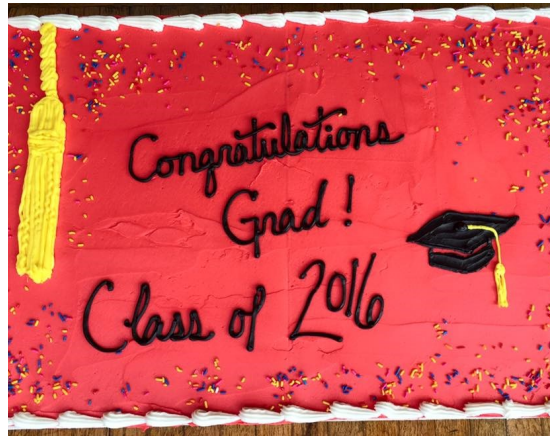

Disclaimers: Our cakes are hand decorated and may vary slightly from sample pictures depending on the personal technique of the Cake Decorator that customizes your cake. Decorations may also vary from the size and shape of your cake.

Dark colors of icing such as red, black, darker blues, etc. may temporarily stain your mouth and could permanently stain clothing, carpeting and furniture. Dark icing may also have a bitter taste due to the amount of food coloring needed to make the intense color.

Our products may contain:

Peanuts, Tree Nuts, Milk, Soy, Eggs or Wheat.

We kindly request a **48 hour** notice for all orders.

All menu, pricing and designs are subject to change at any time.

716-853-7833

543 S Park Ave Buffalo, NY
999 Broadway Ave Buffalo, NY
www.mazureksbakery.com

**Let us help you
with your
celebration cake**